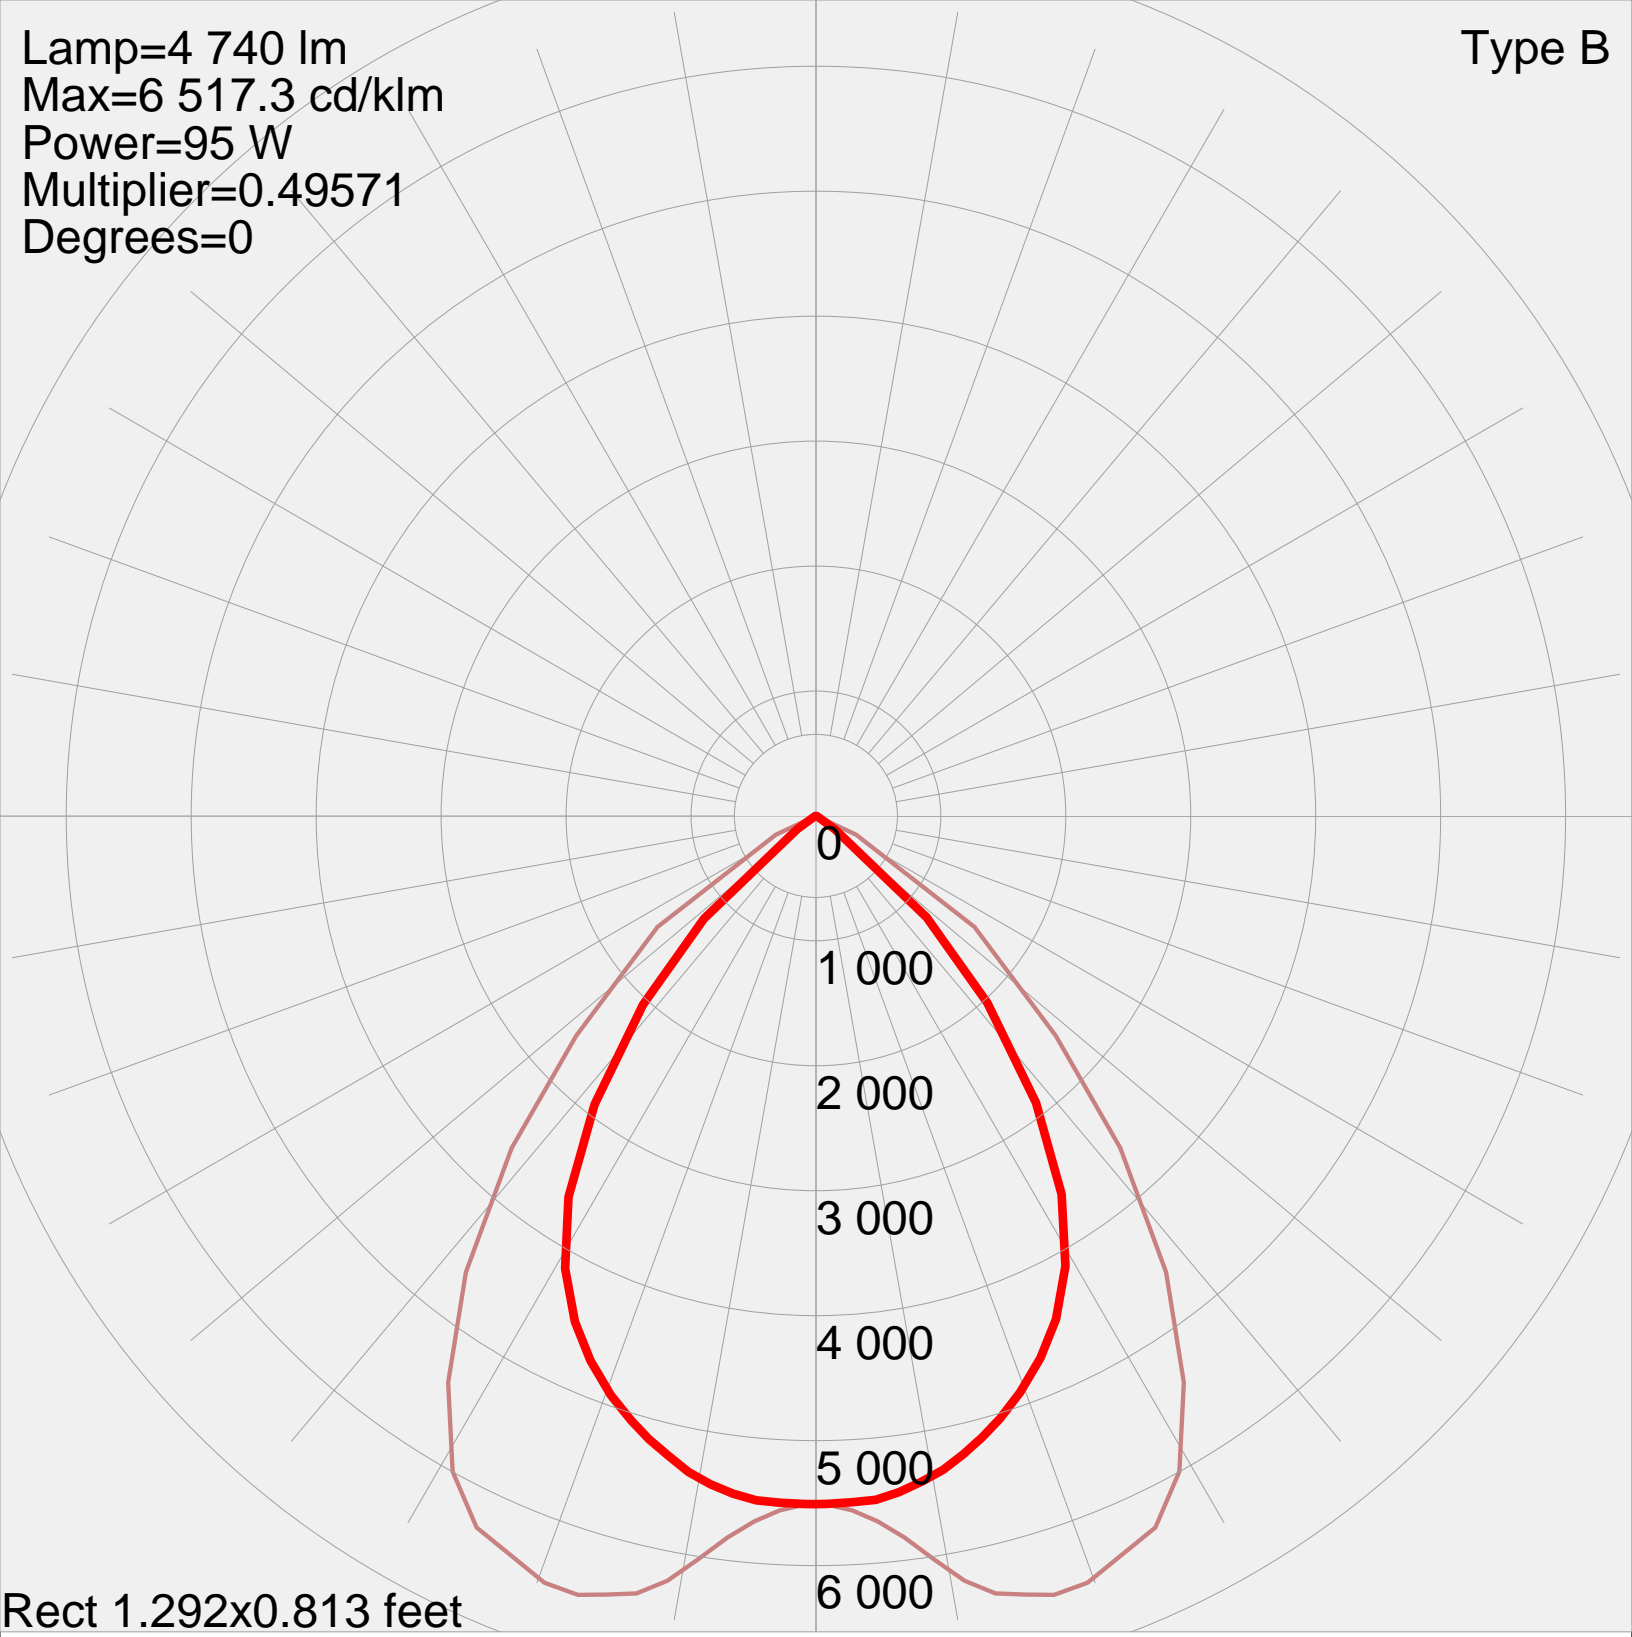

Type B

Lamp=4 740 lm
Max=6 517.3 cd/klm
Power=95 W
Multiplier=0.49571
Degrees=0

Rect 1.292x0.813 feet

Manufacturer: COOPER CROUSE-HINDS
Luminaire catalog: FMV7LCY/UNV
Luminaire: CAST ALUMINUM HEATSINK HOUSING, MOLDED SPECULAR
Lamp: 6 WHITE LEDS