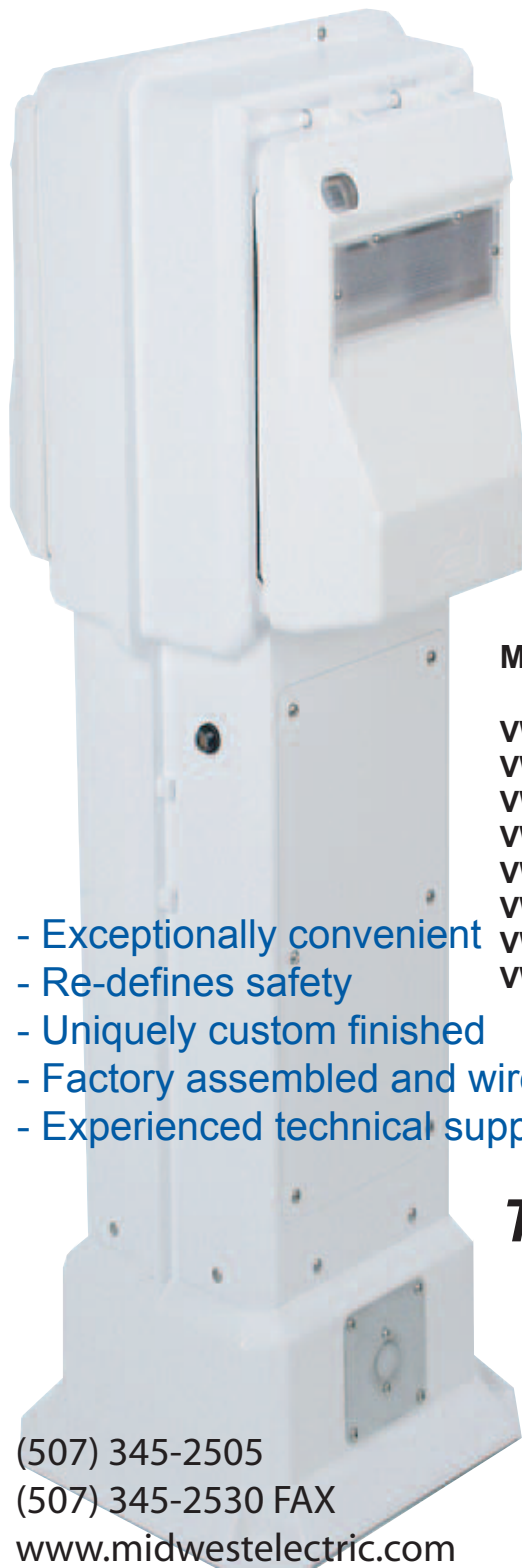

new
PARKRANGER®

Non-Metallic RV Power Pedestal

by **Midwest** Electric Products, Inc.

FEATURES

- Service Panel that accepts electrical components, telephone, cable TV and lighting options
- 100 to 200 amps for use with 120/240 volt, 1 phase, 3 W plus ground
- Ambient Compensated Thermal Magnetic Circuit Breaker
- Weather Resistant with VALOX thermoplastic enclosure
- Corrosion Resistant internal components
- Prismatic Lens with lighting options to effectively eliminate glare and create maximum illumination
- Dress Panel on reverse side of all single service pedestals
- Oversize Access Panel for easy installation, upgrading and quick meter reading
- Base Module with loop feed terminal bar

MOST COMMON MODELS

VWJZHAAW	30A/20A, No Options
VWJZHAUW	30A/20A, 7 watt light & photo-cell
VWJZHCQW	30A/20A, 7 watt light, photo-cell & 1-TV/phone
VWJZHCSW	30A/20A, metered w/ 7 watt light, photo-cell & 1-TV/phone
VWKJHAAW	50A/30/20A, No Options
VWKJHAUW	50A/30/20A, 7 watt light & photo-cell
VWKJHCQW	50A/30/20A, 7 watt light, photo-cell & TV/phone
VWKJHCSW	50A/30/20A, metered w/ 7 watt light, photo-cell & 1-TV/phone

**Other configurations available. Contact representative.

INDIVIDUAL ACCESSORY PACKAGES

MODEL	DESCRIPTION
VLIGHT	7 Watt fluorescent light
VLOOP	1/0 Loop lug kit
VAMBER	Amber lens cover
VAPE	Photo-electric sensor
VKTELV1	Tele/TV connection kit
VKTELV2	Tele/TV connection kit
ULUG3	4th Position lug for 3-phase loop feed #6-350
UH90ST	Stainless water shroud
UH90GT	Galvanized water shroud
UHH	One pair cord & hose storage rack
UBFP	Backflow preventer
UWATER34	3/4" Hose bib
VMASTER1S	125V Electric meter kit-single
VMASTER2S	125V Electric meter kit-dual
VMASTER1D	125/250V Electric meter kit-single
VMASTER2D	125/250V Electric meter kit-dual