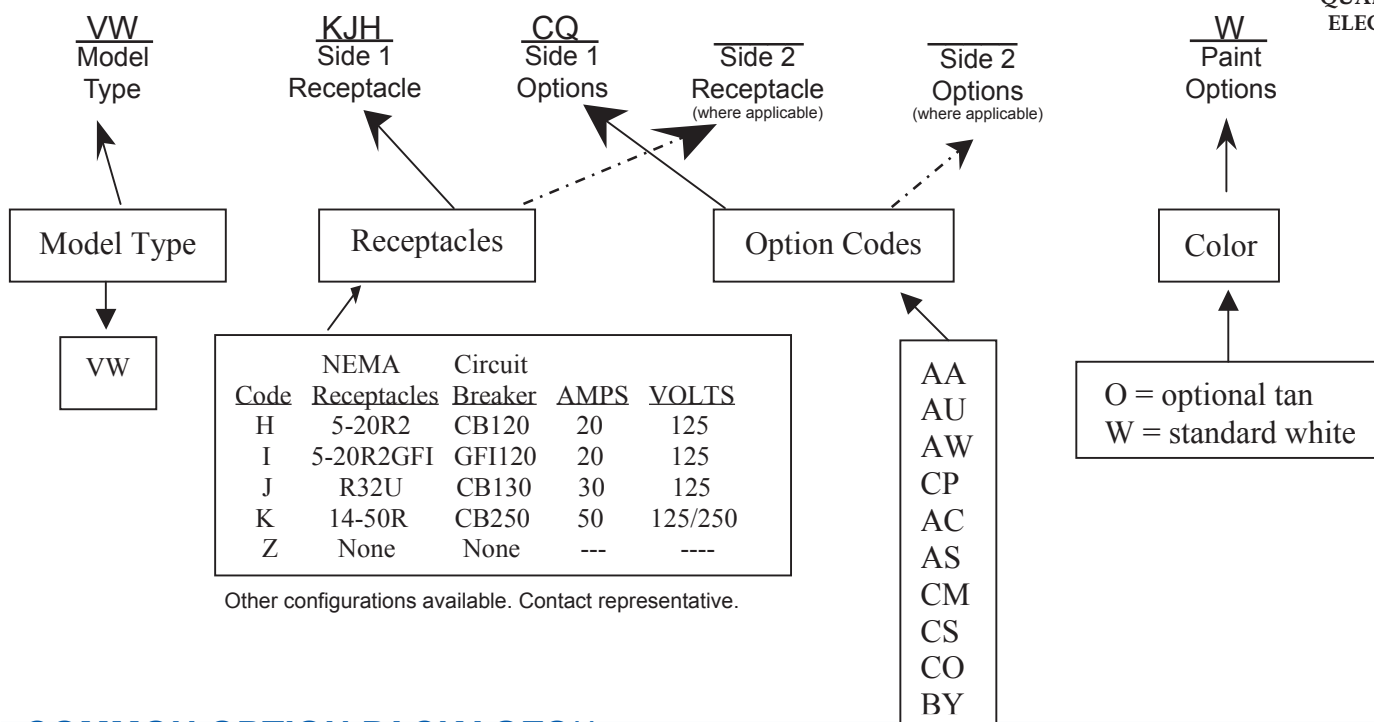

(507) 345-2530 FAX

www.midwestelectric.com

2005, Midwest Electric Products, Inc.
PO Box 910, Mankato, MN 56001

TECHNICAL/ORDERING INFORMATION

Example: Model Number VWKJHCQW

COMMON OPTION PACKAGES**

OPTION CODE	DESCRIPTION
AA	No Options
AU	7W Light and Photo-cell
AW	7W Light, Photo-cell and Metered
CQ	1 TV/Telephone, 7W Light and Photo-cell
AC	Metered Only
AS	7W Light and Metered
CM	1 TV/Telephone and 7W Light
CS	1TV/Telephone, 7W Light, Photo-cell and Metered
CO	1TV/Telephone, 7W Light and Metered
EK	2 TV/Telephone, 7W Light and Metered