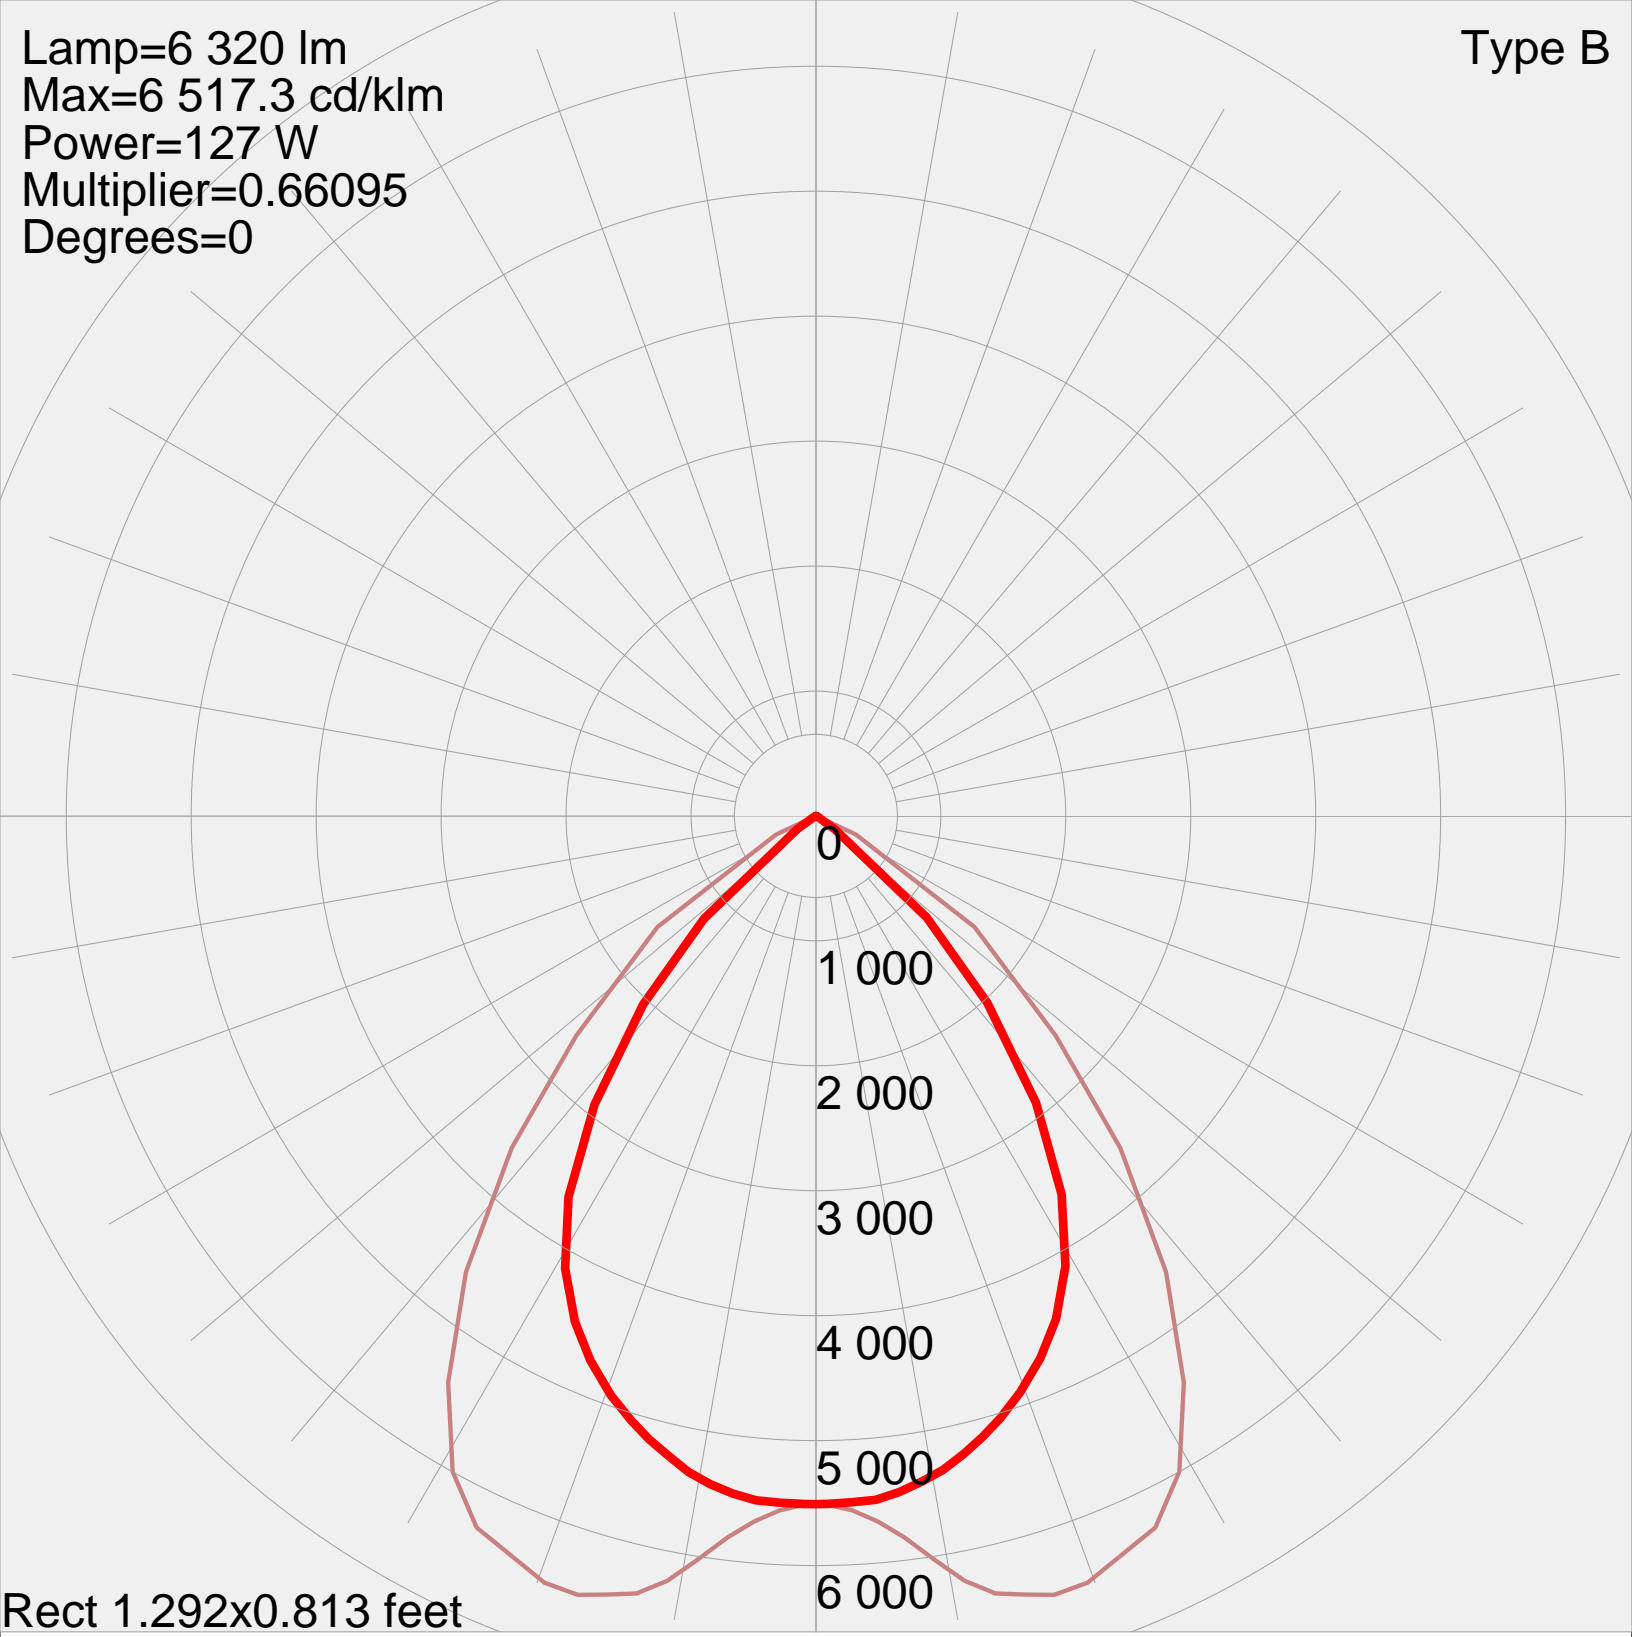

Type B

Lamp=6 320 lm  
Max=6 517.3 cd/klm  
Power=127 W  
Multiplier=0.66095  
Degrees=0

Rect 1.292x0.813 feet

Manufacturer: COOPER CROUSE-HINDS  
Luminaire catalog: FMV9LCY/UNV  
Luminaire: CAST ALUMINUM HEATSINK HOUSING, MOLDED SPECULAR  
Lamp: 8 WHITE LEDS