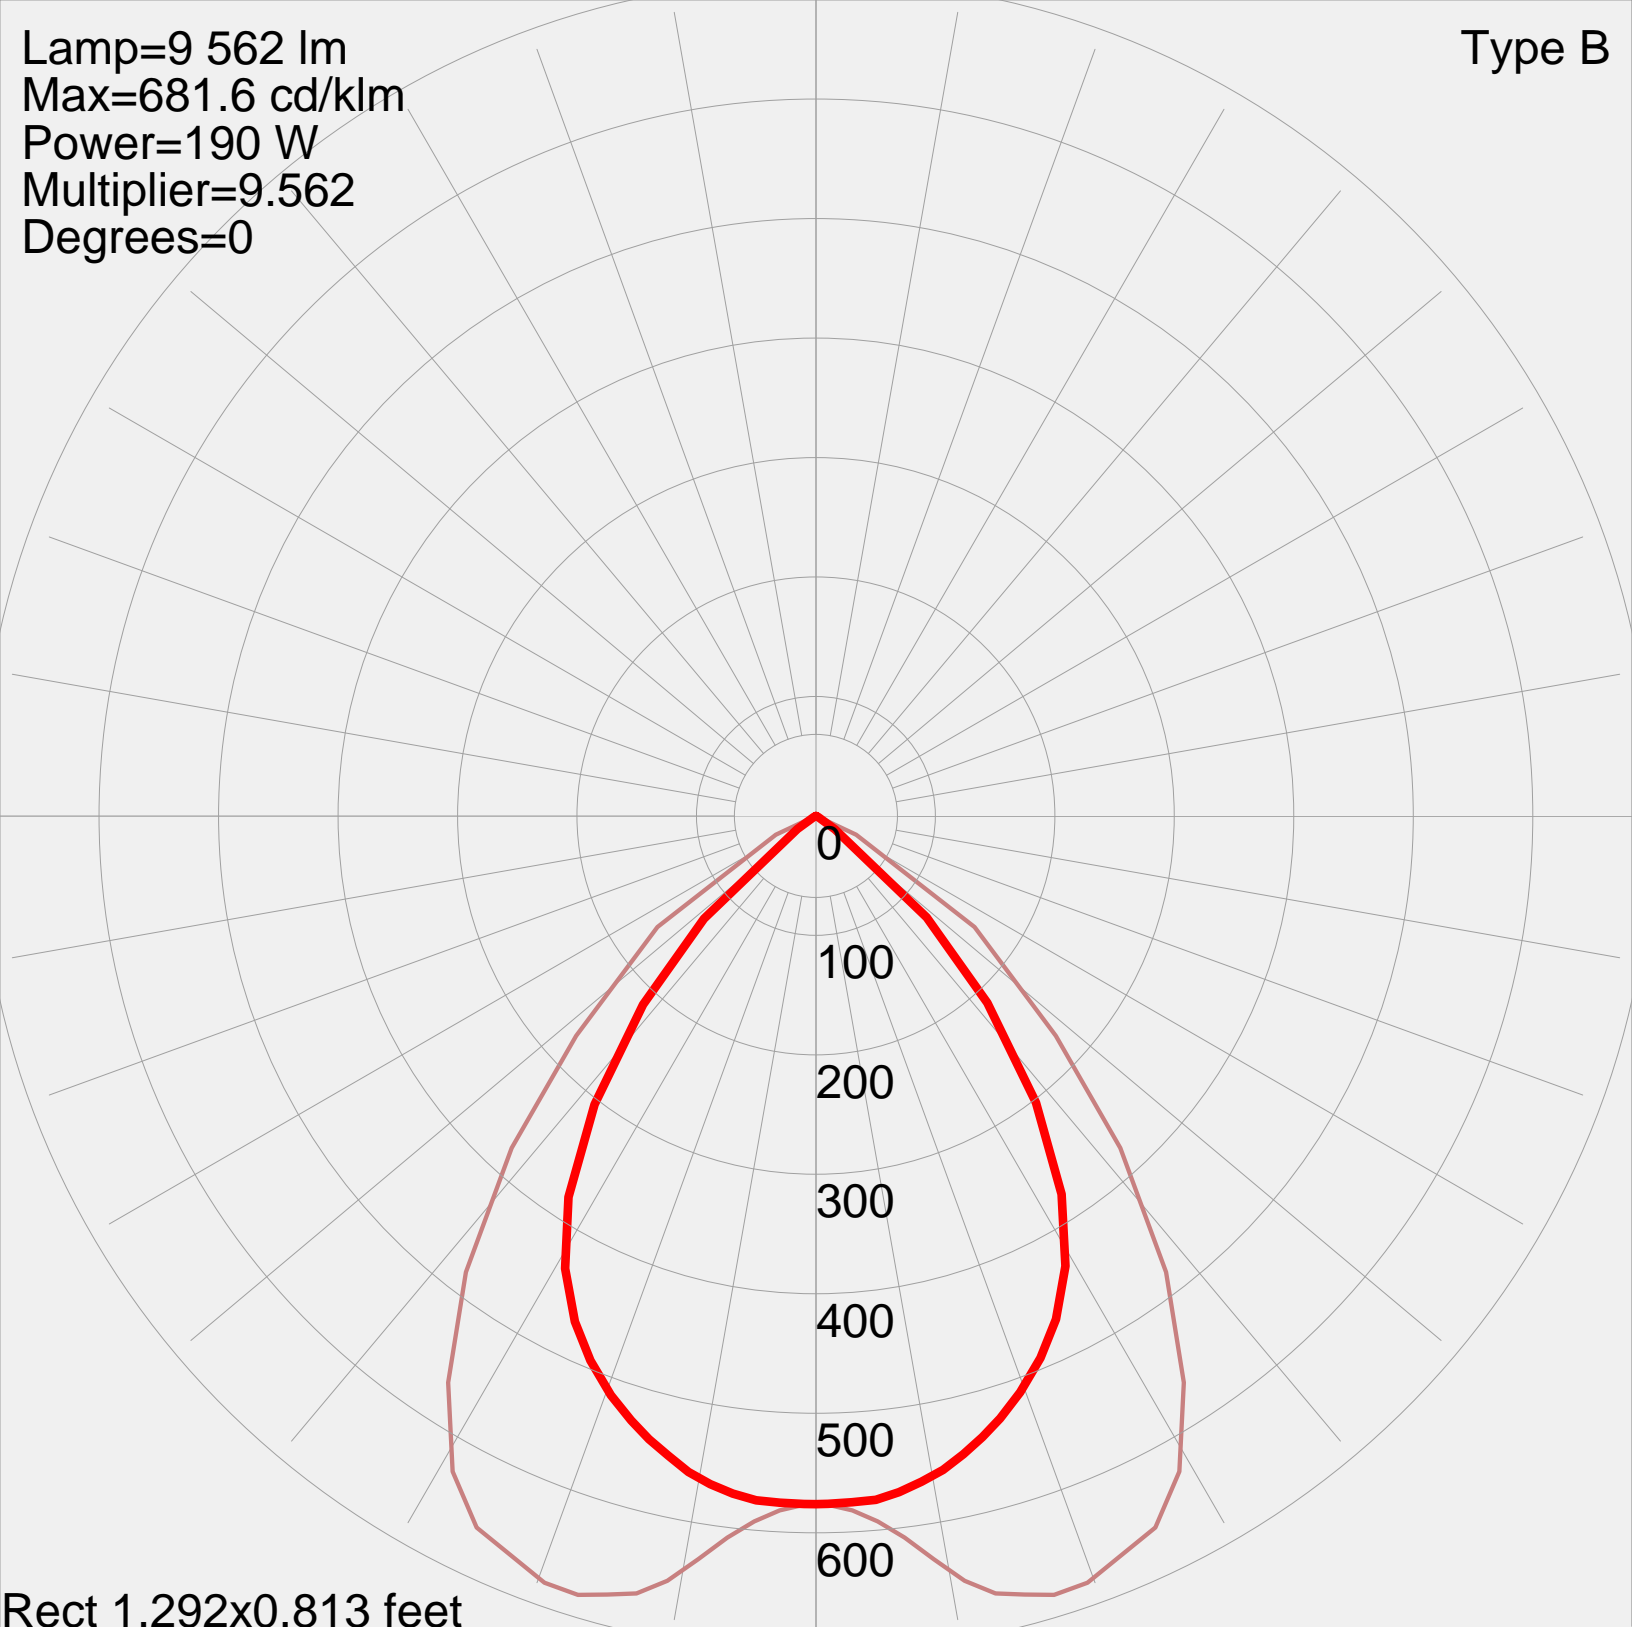

Type B

Lamp=9 562 lm
Max=681.6 cd/klm
Power=190 W
Multiplier=9.562
Degrees=0

Rect 1.292x0.813 feet

Manufacturer: COOPER CROUSE-HINDS
Luminaire catalog: FMV11LCY/UNV
Luminaire: CAST ALUMINUM HEATSINK HOUSING, MOLDED SPECULAR
Lamp: 12 WHITE LEDS